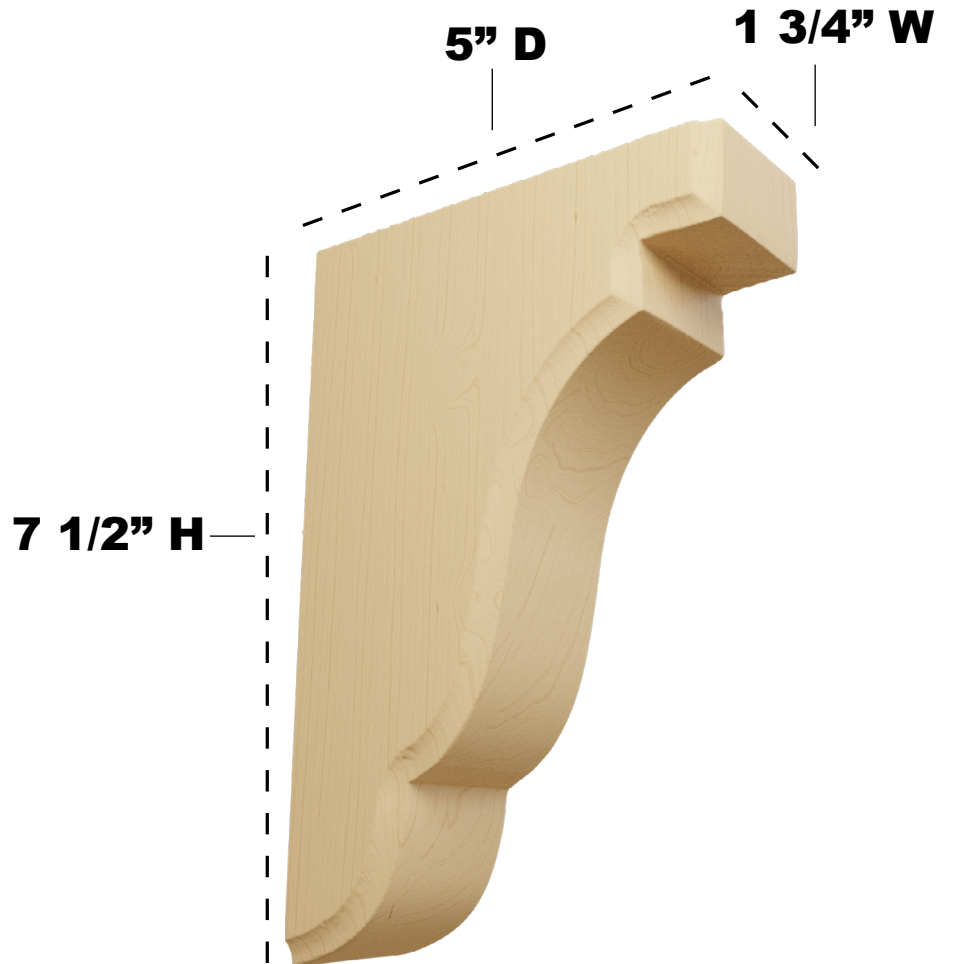

1 3/4" W X 5" D X 7 1/2" H BEDFORD BRACKET

ITEM NO.: BKTW02X05X08BE

FRONT VIEW

PROFILE VIEW

**AVAILABLE
WOOD
SPECIES:**

ALDER

CHERRY

MAPLE